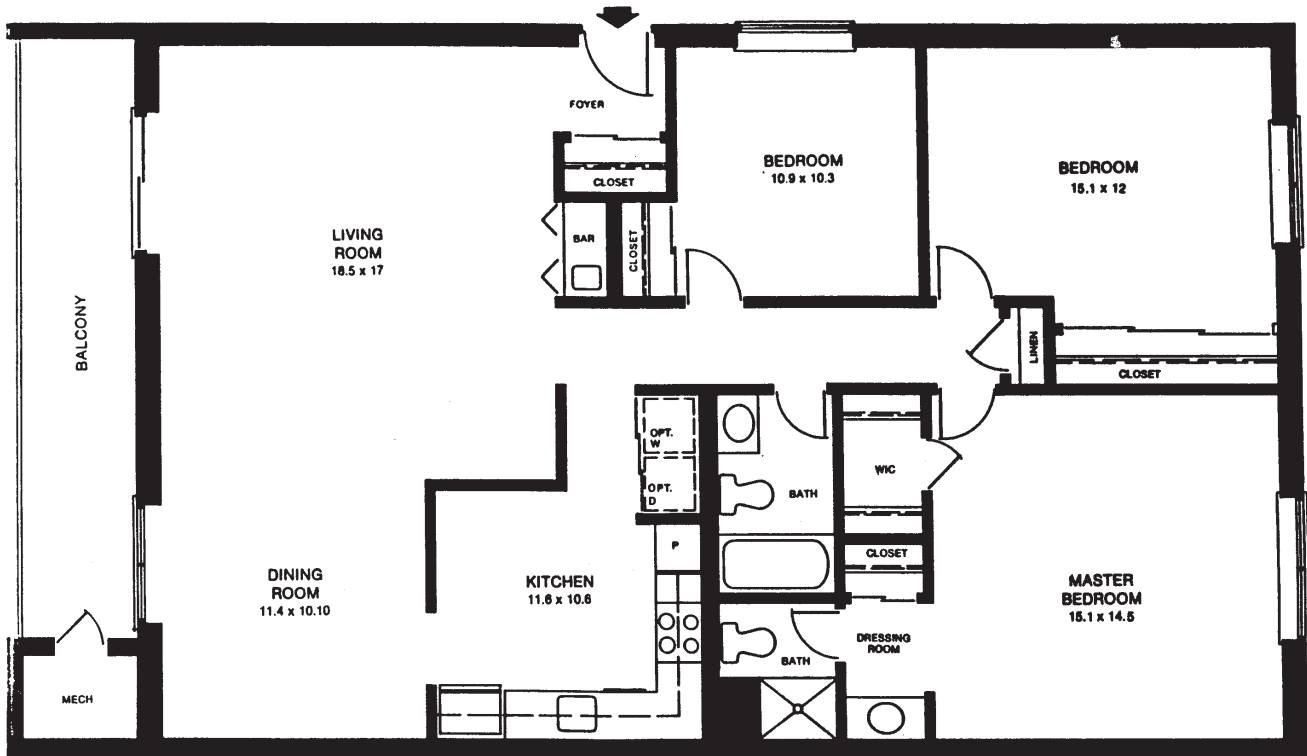

Capri Model

3511 Forest Edge Drive, #2G, Silver Spring, MD 20906

- 3 bedrooms, 2 full baths
- 1564 square feet
- Beautiful updated kitchen
- Hardwood foyer and hall
- Wonderful open balcony
- Very well maintained
- Enjoy all the Leisure World® amenities while living in one of the largest condos in the community.
- Condo fee: \$670/ monthly
- Estimated property tax and non-tax charges in the first full fiscal year of ownership is \$2,638

Stan Moffson

Authorized Leisure World® Specialist

Cell: 301-928-3463

Office: 301-681-0550 x 135
www.stanmoffson.com

Beauty surrounds you in Leisure World®

Community pool

Club House I

Club House II